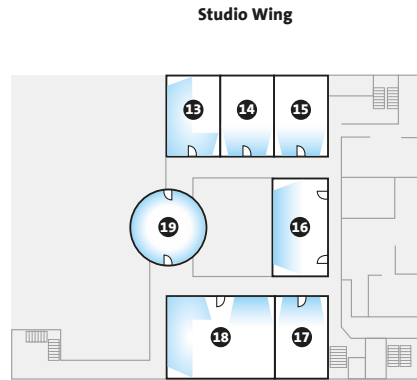

explore

Mövenpick Hotel & Residences Nairobi makes a big statement on Nairobi's skyline. For those with big ideas, big ambitions, looking for big opportunities to clinch those big deals, make that big pitch or launch the next big thing; Mövenpick is the place to make your own big moments happen.

Rooms	Dimensions				Capacities in persons	U-Shape	Classroom	Boardroom	Theatre	Banquet	Cocktail	Cabaret	Air-Conditioning	Daylight	Floor
	m²	Length	Width	Height											
1 Hall Of Africa (Exhibition Hall)	1033.0	35.0	29.5	4.9	-	600	-	900	500	900	250	X	X	1	
Boardrooms															
2 Tana 1	17.0	3.0	5.6	2.6	-	-	10	-	-	-	-	-	-	X	3
3 Tana 2	13.0	3.1	4.3	2.6	-	-	6	-	-	-	-	-	-	X	3
4 Tana 3	17.0	3.9	4.3	2.6	-	-	8	-	-	-	-	-	-	X	3
Ball Room															
5 Almasi 1&2	710.0	39.4	18.0	5.2	-	400	-	700	400	700	200	X	X	4	
6 Almasi 1 (with Stage)	441.0	24.5	18.0	5.2	-	300	-	480	300	480	100	X	X	4	
7 Almasi 2	268.0	14.9	18.0	5.2	-	100	-	200	100	200	50	X	X	4	
Meeting Rooms															
8 Baobab 1 (circular)	113.0	12.0	12.0	2.6	24	42	30	60	50	60	25	X	X	4	
9 Baobab 2	52.0	9.0	5.8	2.6	20	24	22	36	30	36	15	X	X	4	
10 Zambezi 1 (circular)	113.0	12.0	12.0	3.0	24	42	30	60	50	60	25	X	X	5	
11 Zambezi 2	51.0	9.0	5.8	3.0	20	24	22	36	30	36	15	X	X	5	
12 Zambezi 3	42.0	8.3	6.0	3.0	20	24	22	36	30	36	15	X	X	5	
13 Turkana 1	51.0	5.8	8.8	2.6	18	30	18	40	40	40	20	X	X	Studio Wing	
14 Turkana 2	51.0	5.8	8.9	2.6	18	30	18	40	40	40	20	X	X	Studio Wing	
15 Turkana 3	51.0	5.8	8.1	2.6	18	30	18	40	40	40	20	X	X	Studio Wing	
16 Turkana 4	65.5	11.1	5.9	2.6	24	30	30	50	60	60	30	X	X	Studio Wing	
17 Turkana 5	49.3	8.8	5.6	2.6	18	30	18	50	60	50	30	X	X	Studio Wing	
18 Turkana 6	103.0	11.7	8.8	2.6	24	60	30	60	60	78	30	X	X	Studio Wing	
19 Turkana 7 (Breakout)	56.0			2.6	18	30	24	60	40	60	20	X	X	Studio Wing	
20 Cocktail Terrace	218.0	18.2	12.0	2.6	-	-	-	-	upon request	200	upon request	-	X	3