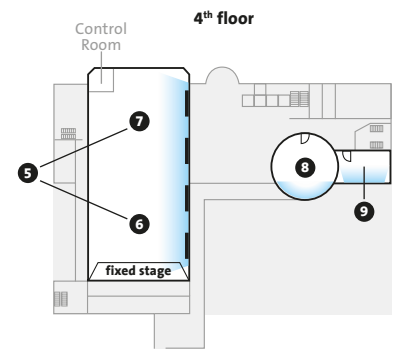

explore

Mövenpick Hotel & Residences Nairobi makes a big statement on Nairobi's skyline. For those with big ideas, big ambitions, looking for big opportunities to clinch those big deals, make that big pitch or launch the next big thing; Mövenpick is the place to make your own big moments happen.

Rooms	Dimensions				Capacities in persons	U-Shape	Classroom	Boardroom	Theatre	Banquet	Cocktail	Cabaret	Air-Conditioning	Daylight	Floor
	m²	Length	Width	Height											
1 Hall Of Africa (Exhibition Hall)	1033.0	35.0	29.5	4.9	-	600	-	900	500	900	250	X	X	1	
Boardrooms															
2 Tana 1	17.0	3.0	5.6	2.6	-	-	10	-	-	-	-	-	-	X	3
3 Tana 2	13.0	3.1	4.3	2.6	-	-	6	-	-	-	-	-	-	X	3
4 Tana 3	17.0	3.9	4.3	2.6	-	-	8	-	-	-	-	-	-	X	3
Ball Room															
5 Almasi 1&2	710.0	39.4	18.0	5.2	-	400	-	700	400	700	200	X	X	4	
6 Almasi 1 (with Stage)	441.0	24.5	18.0	5.2	-	300	-	480	300	480	100	X	X	4	
7 Almasi 2	268.0	14.9	18.0	5.2	-	100	-	200	100	200	50	X	X	4	
Meeting Rooms															
8 Baobab 1 (circular)	113.0	12.0	12.0	2.6	24	42	30	60	50	60	25	X	X	4	
9 Baobab 2	52.0	9.0	5.8	2.6	20	24	22	36	30	36	15	X	X	4	
10 Zambezi 1 (circular)	113.0	12.0	12.0	3.0	24	42	30	60	50	60	25	X	X	5	
11 Zambezi 2	51.0	9.0	5.8	3.0	20	24	22	36	30	36	15	X	X	5	
12 Zambezi 3	42.0	8.3	6.0	3.0	20	24	22	36	30	36	15	X	X	5	
13 Turkana 1	51.0	5.8	8.8	2.6	18	30	18	40	40	40	20	X	X	Studio Wing	
14 Turkana 2	51.0	5.8	8.9	2.6	18	30	18	40	40	40	20	X	X	Studio Wing	
15 Turkana 3	51.0	5.8	8.1	2.6	18	30	18	40	40	40	20	X	X	Studio Wing	
16 Turkana 4	65.5	11.1	5.9	2.6	24	30	30	50	60	60	30	X	X	Studio Wing	
17 Turkana 5	49.3	8.8	5.6	2.6	18	30	18	50	60	50	30	X	X	Studio Wing	
18 Turkana 6	103.0	11.7	8.8	2.6	24	60	30	60	60	78	30	X	X	Studio Wing	
19 Turkana 7 (Breakout)	56.0			2.6	18	30	24	60	40	60	20	X	X	Studio Wing	
20 Cocktail Terrace	218.0	18.2	12.0	2.6	-	-	-	-	upon request	200	upon request	-	X	3