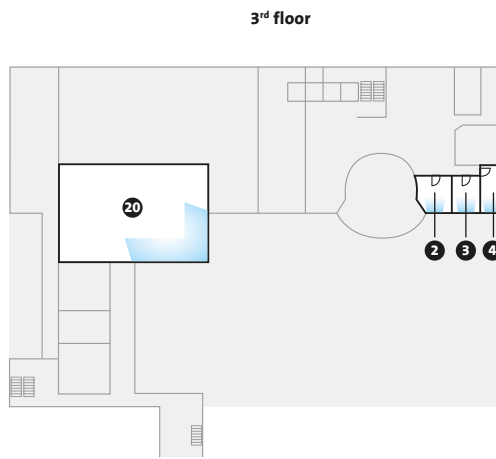

explore

Mövenpick Hotel & Residences Nairobi makes a big statement on Nairobi's skyline. For those with big ideas, big ambitions, looking for big opportunities to clinch those big deals, make that big pitch or launch the next big thing; Mövenpick is the place to make your own big moments happen.

Rooms	Dimensions				Capacities in persons	U-Shape	Classroom	Boardroom	Theatre	Banquet	Cocktail	Cabaret	Air-Conditioning	Daylight	Floor
	m²	Length	Width	Height											
1 Hall Of Africa (Exhibition Hall)	1033.0	35.0	29.5	4.9	-	600	-	900	500	900	250	X	X	1	
Boardrooms															
2 Tana 1	17.0	3.0	5.6	2.6	-	-	10	-	-	-	-	-	-	X	3
3 Tana 2	13.0	3.1	4.3	2.6	-	-	6	-	-	-	-	-	-	X	3
4 Tana 3	17.0	3.9	4.3	2.6	-	-	8	-	-	-	-	-	-	X	3
Ball Room															
5 Almasi 1&2	710.0	39.4	18.0	5.2	-	400	-	700	400	700	200	X	X	4	
6 Almasi 1 (with Stage)	441.0	24.5	18.0	5.2	-	300	-	480	300	480	100	X	X	4	
7 Almasi 2	268.0	14.9	18.0	5.2	-	100	-	200	100	200	50	X	X	4	
Meeting Rooms															
8 Baobab 1 (circular)	113.0	12.0	12.0	2.6	24	42	30	60	50	60	25	X	X	4	
9 Baobab 2	52.0	9.0	5.8	2.6	20	24	22	36	30	36	15	X	X	4	
10 Zambezi 1 (circular)	113.0	12.0	12.0	3.0	24	42	30	60	50	60	25	X	X	5	
11 Zambezi 2	51.0	9.0	5.8	3.0	20	24	22	36	30	36	15	X	X	5	
12 Zambezi 3	42.0	8.3	6.0	3.0	20	24	22	36	30	36	15	X	X	5	
13 Turkana 1	51.0	5.8	8.8	2.6	18	30	18	40	40	40	20	X	X	Studio Wing	
14 Turkana 2	51.0	5.8	8.9	2.6	18	30	18	40	40	40	20	X	X	Studio Wing	
15 Turkana 3	51.0	5.8	8.1	2.6	18	30	18	40	40	40	20	X	X	Studio Wing	
16 Turkana 4	65.5	11.1	5.9	2.6	24	30	30	50	60	60	30	X	X	Studio Wing	
17 Turkana 5	49.3	8.8	5.6	2.6	18	30	18	50	60	50	30	X	X	Studio Wing	
18 Turkana 6	103.0	11.7	8.8	2.6	24	60	30	60	60	78	30	X	X	Studio Wing	
19 Turkana 7 (Breakout)	56.0			2.6	18	30	24	60	40	60	20	X	X	Studio Wing	
20 Cocktail Terrace	218.0	18.2	12.0	2.6	-	-	-	-	upon request	200	upon request	-	X	3