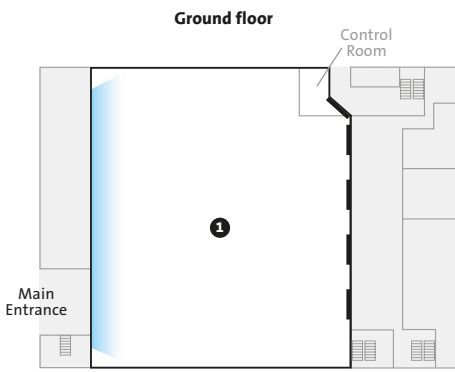

explore

Mövenpick Hotel & Residences Nairobi makes a big statement on Nairobi's skyline. For those with big ideas, big ambitions, looking for big opportunities to clinch those big deals, make that big pitch or launch the next big thing; Mövenpick is the place to make your own big moments happen.

Rooms	Dimensions				Capacities in persons	U-Shape	Classroom	Boardroom	Theatre	Banquet	Cocktail	Cabaret	Air-Conditioning	Daylight	Floor
	m²	Length	Width	Height											
1 Hall Of Africa (Exhibition Hall)	1033.0	35.0	29.5	4.9	-	600	-	900	500	900	250	X	X	1	
Boardrooms															
2 Tana 1	17.0	3.0	5.6	2.6	-	-	10	-	-	-	-	-	-	X	3
3 Tana 2	13.0	3.1	4.3	2.6	-	-	6	-	-	-	-	-	-	X	3
4 Tana 3	17.0	3.9	4.3	2.6	-	-	8	-	-	-	-	-	-	X	3
Ball Room															
5 Almasi 1&2	710.0	39.4	18.0	5.2	-	400	-	700	400	700	200	X	X	4	
6 Almasi 1 (with Stage)	441.0	24.5	18.0	5.2	-	300	-	480	300	480	100	X	X	4	
7 Almasi 2	268.0	14.9	18.0	5.2	-	100	-	200	100	200	50	X	X	4	
Meeting Rooms															
8 Baobab 1 (circular)	113.0	12.0	12.0	2.6	24	42	30	60	50	60	25	X	X	4	
9 Baobab 2	52.0	9.0	5.8	2.6	20	24	22	36	30	36	15	X	X	4	
10 Zambezi 1 (circular)	113.0	12.0	12.0	3.0	24	42	30	60	50	60	25	X	X	5	
11 Zambezi 2	51.0	9.0	5.8	3.0	20	24	22	36	30	36	15	X	X	5	
12 Zambezi 3	42.0	8.3	6.0	3.0	20	24	22	36	30	36	15	X	X	5	
13 Turkana 1	51.0	5.8	8.8	2.6	18	30	18	40	40	40	20	X	X	Studio Wing	
14 Turkana 2	51.0	5.8	8.9	2.6	18	30	18	40	40	40	20	X	X	Studio Wing	
15 Turkana 3	51.0	5.8	8.1	2.6	18	30	18	40	40	40	20	X	X	Studio Wing	
16 Turkana 4	65.5	11.1	5.9	2.6	24	30	30	50	60	60	30	X	X	Studio Wing	
17 Turkana 5	49.3	8.8	5.6	2.6	18	30	18	50	60	50	30	X	X	Studio Wing	
18 Turkana 6	103.0	11.7	8.8	2.6	24	60	30	60	60	78	30	X	X	Studio Wing	
19 Turkana 7 (Breakout)	56.0			2.6	18	30	24	60	40	60	20	X	X	Studio Wing	
20 Cocktail Terrace	218.0	18.2	12.0	2.6	-	-	-	-	upon request	200	upon request	-	X	3