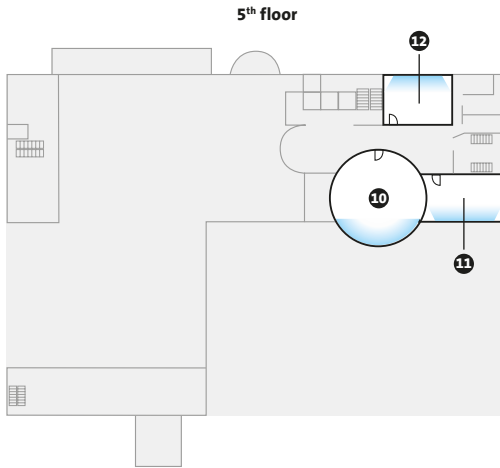

explore

Mövenpick Hotel & Residences Nairobi makes a big statement on Nairobi's skyline. For those with big ideas, big ambitions, looking for big opportunities to clinch those big deals, make that big pitch or launch the next big thing; Mövenpick is the place to make your own big moments happen.

Rooms	Dimensions				Capacities in persons	U-Shape	Classroom	Boardroom	Theatre	Banquet	Cocktail	Cabaret	Air-Conditioning	Daylight	Floor
	m²	Length	Width	Height											
1 Hall Of Africa (Exhibition Hall)	1033.0	35.0	29.5	4.9	-	600	-	900	500	900	250	X	X	1	
Boardrooms															
2 Tana 1	17.0	3.0	5.6	2.6	-	-	10	-	-	-	-	-	-	X	3
3 Tana 2	13.0	3.1	4.3	2.6	-	-	6	-	-	-	-	-	-	X	3
4 Tana 3	17.0	3.9	4.3	2.6	-	-	8	-	-	-	-	-	-	X	3
Ball Room															
5 Almasi 1&2	710.0	39.4	18.0	5.2	-	400	-	700	400	700	200	X	X	4	
6 Almasi 1 (with Stage)	441.0	24.5	18.0	5.2	-	300	-	480	300	480	100	X	X	4	
7 Almasi 2	268.0	14.9	18.0	5.2	-	100	-	200	100	200	50	X	X	4	
Meeting Rooms															
8 Baobab 1 (circular)	113.0	12.0	12.0	2.6	24	42	30	60	50	60	25	X	X	4	
9 Baobab 2	52.0	9.0	5.8	2.6	20	24	22	36	30	36	15	X	X	4	
10 Zambezi 1 (circular)	113.0	12.0	12.0	3.0	24	42	30	60	50	60	25	X	X	5	
11 Zambezi 2	51.0	9.0	5.8	3.0	20	24	22	36	30	36	15	X	X	5	
12 Zambezi 3	42.0	8.3	6.0	3.0	20	24	22	36	30	36	15	X	X	5	
13 Turkana 1	51.0	5.8	8.8	2.6	18	30	18	40	40	40	20	X	X	Studio Wing	
14 Turkana 2	51.0	5.8	8.9	2.6	18	30	18	40	40	40	20	X	X	Studio Wing	
15 Turkana 3	51.0	5.8	8.1	2.6	18	30	18	40	40	40	20	X	X	Studio Wing	
16 Turkana 4	65.5	11.1	5.9	2.6	24	30	30	50	60	60	30	X	X	Studio Wing	
17 Turkana 5	49.3	8.8	5.6	2.6	18	30	18	50	60	50	30	X	X	Studio Wing	
18 Turkana 6	103.0	11.7	8.8	2.6	24	60	30	60	60	78	30	X	X	Studio Wing	
19 Turkana 7 (Breakout)	56.0			2.6	18	30	24	60	40	60	20	X	X	Studio Wing	
20 Cocktail Terrace	218.0	18.2	12.0	2.6	-	-	-	-	upon request	200	upon request	-	X	3