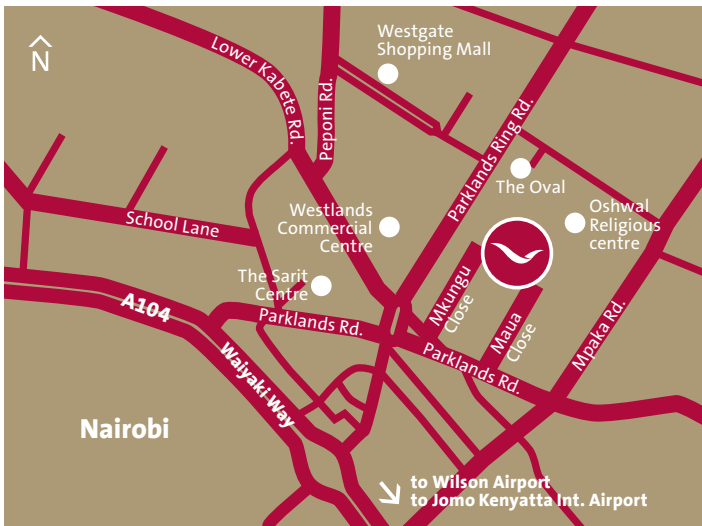

Location

Perfectly situated in the heart of Westlands, our hotel promises big things with its big rooms, big spaces, big recreational & business facilities, big views and big flavours.

Just 20km from Jomo Kenyatta International Airport, you will enjoy proximity to Nairobi's diplomatic, entertainment and commercial hubs.

Leisure

Visit Nairobi National Museum, The National Park or shop for souvenirs in one of the numerous shopping malls.

Banquet department, direct phone +254 709 548420

Mövenpick Hotel & Residences Nairobi

P.O Box 49719-00100 | Mkungu Close

Westlands | Nairobi | Kenya

Phone +254 709548000

[f](#) MovenpickNairobi | [t](#) MovenpickNRB | [@](#) movenpicknairobi

hotel.nairobi@movenpick.com

movenpick.com/nairobi

movenpick.com